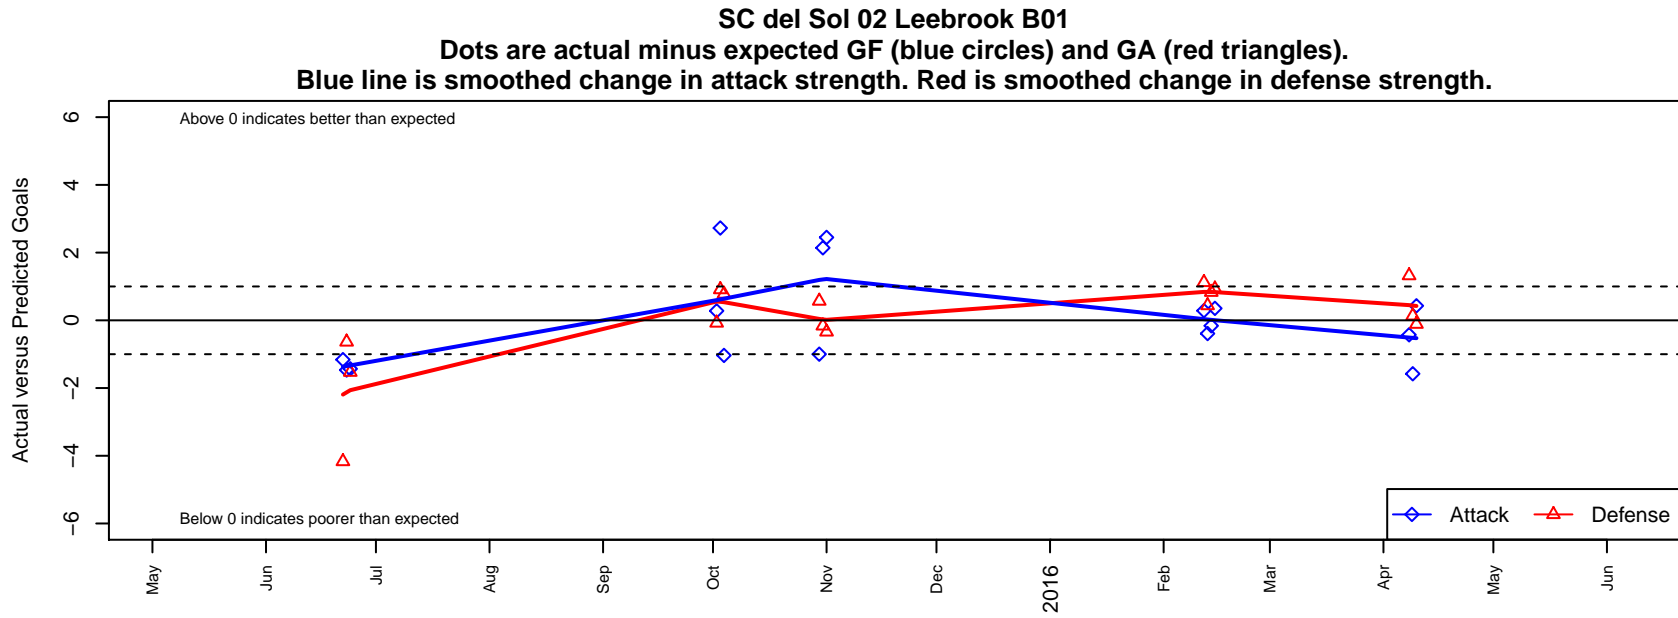

SC del Sol 02 Leebrook B01

, AZ
 B01 total strength=1704
 attack=21.4 defense=24.53

alt names used:
 SC del Sol 02 Leebrook (AZ) (FWD)
 SC DEL SOL 02 BOYS LEEBROOK
 SC DEL SOL 02 BOYS LEEBROOK (AZ)

Venues played:
 2015 Far West Regionals U13
 2015 FWRL Desert Premier U14
 2015 PDT Phoenix Premier – Red U14

**attack and defense variance (black dot)
relative to other teams
and top 10 in region**

**attack and defense rating
relative to others at age
and all opponents in last 13 months**

**attack and defense rating
relative to others at age
and all opponents in last 13 months**

Performance relative to 13 month average

Performance relative to 13 month average

Distribution of opponents
Red = Lose zone, Blue = Win zone, Green = Even
Black line separates win/lose zones

lot. A=Neither has attack advantage, B=Opponent has both attack and defense advantage, C=Opponent has both attack and defense disadvantage, D=Both have